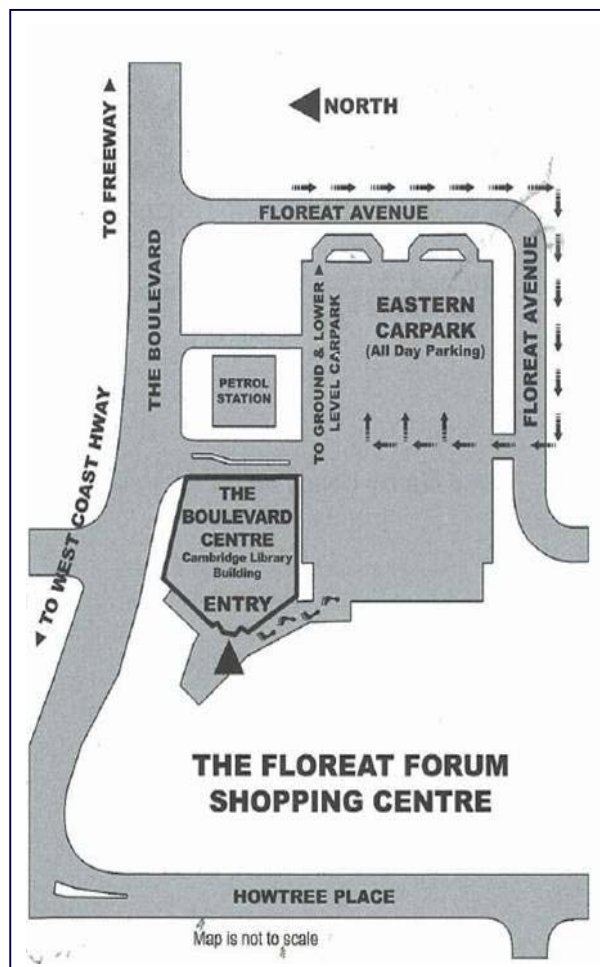

Autism Association of Western Australia (Inc)

37 Hay St, SUBIACO WA 6008 ABN 54 354 917 843 T 08 9489 8900 F 08 9489 8999 W www.autism.org.au

All Day Car Parking: The Boulevard Centre

In the interests of retaining public access to the adjacent Floreat Forum shopping centre it is a requirement that attendees of seminars held at the Boulevard Centre park in the **Eastern most parking bays** of the car park. (Please see map below). Parking Vouchers are available for all day seminars. Vouchers are to be displayed on car dashboards at all times. Other parking restrictions apply (Disabled bays / No Standing etc) as normal. The Town of Cambridge would like to encourage attendees to utilise public transport and car pooling in order to relieve the pressure on car parking and the environment.

Please see www.transperth.wa.gov.au for further information.

Please ensure that you are aware of these conditions prior to your arrival at the Centre as parking fines are applicable and will be enforced.